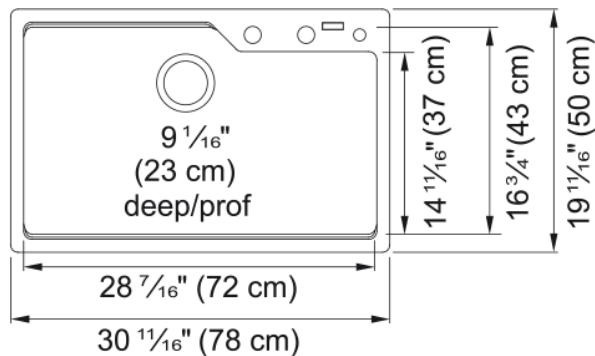

Urban Drop In Sink - MGSM2031-9CHAN | 114.0637.945

Technical Data

Aspect

Sink type	Sink
Type of material	Granite
Number of bowls	1
Color	Champagne
Surface finish	None

Product Dimensions

Exterior size: right to left	30.709
Exterior size: front to back	19.685
Large bowl size: right to left	28.465
Large bowl size: front to back	16.732
Large bowl: depth	9.055

Installation

Minimum cabinet size	33"
----------------------	-----

Product specifications

Installation type	Topmount / drop in
Drain hole	3 1/2"
Position of drainer	No drainer

Product identification

Product brand	Kindred
Collection	Urban
Certified by	CUPC